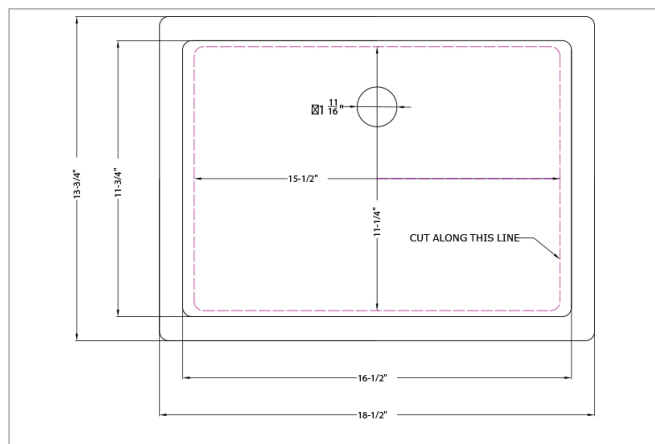

MSI PORCELAIN SINKS

WHITE PORCELAIN SINK 18X13

SIN-POR-UNDRECWHT-1813

This beautiful white rectangular undermount vanity sink is crafted of durable porcelain to meet the demands of everyday use.

Its neutral white hue and contemporary design work well with a wide variety of decorative styles, from transitional to modern.

Easy to clean, this porcelain sink features an 8" curved basin and overflow hole, making it as practical as it is elegant.

The perfect complement to your bathroom vanity top, you can count on this sink to provide years of enduring beauty.

DRAWING:

SPECS

Overall Size: **18½" x 13¾"**

Bowl Size: **16½" x 11¾"**

Depth: **8"**

Drain Opening: **1¹¹/₁₆"**

Installation: **Undermount**

Finish: **Porcelain**